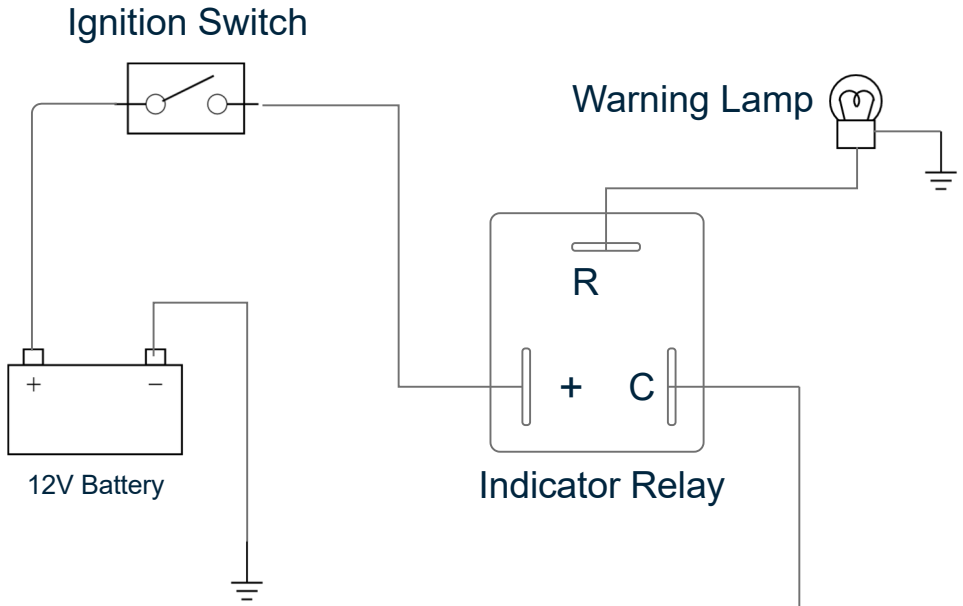

170804 - 12V Indicator Kit

For positive earth vehicles, reverse + and C terminals on the Ind. relay